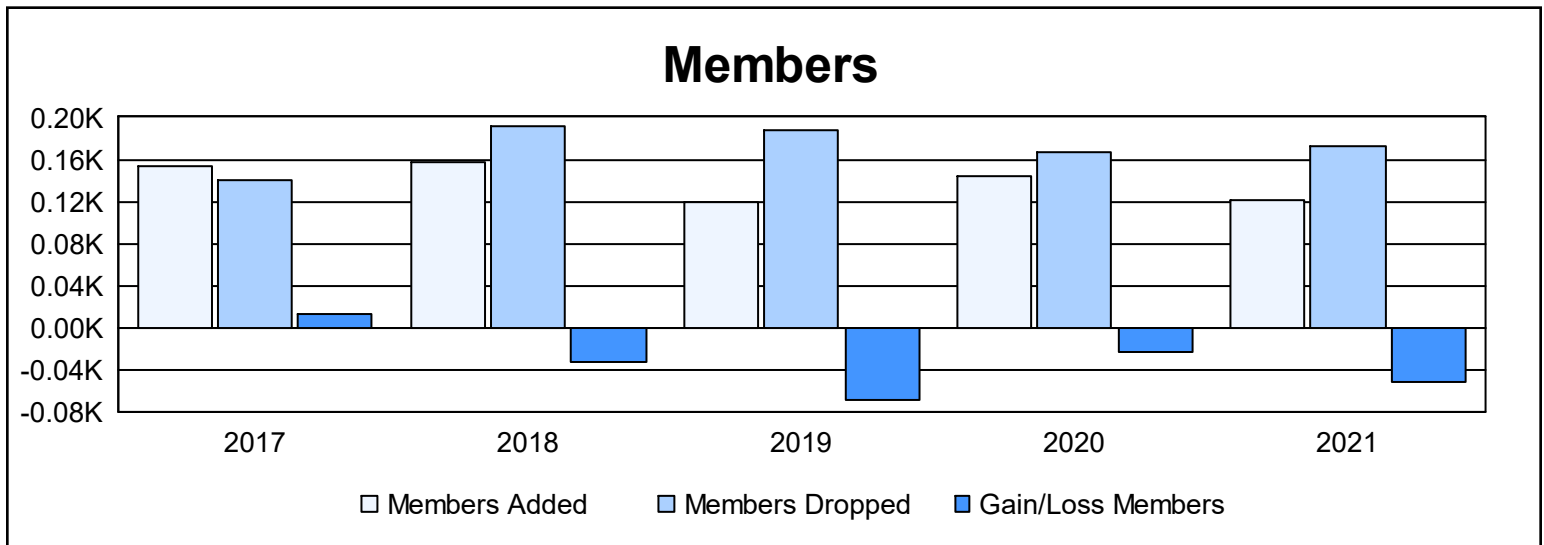

Year	New Clubs	Dropped Clubs	Gain/ Loss Clubs	New Members	Charter Members	Reinstate Members	Transfer Members	Total Member Added	Total Members Dropped	Gain/ Loss Members
2016-2017	0	2	-2	128	1	6	18	153	140	13
2017-2018	0	0	0	126	2	7	23	158	191	-33
2018-2019	0	3	-3	95	0	10	15	120	188	-68
2019-2020	2	0	2	68	49	9	17	143	166	-23
2020-2021	1	4	-3	65	23	2	31	121	172	-51
<b>Average</b>	<b>1</b>	<b>2</b>	<b>-1</b>	<b>96</b>	<b>15</b>	<b>7</b>	<b>21</b>	<b>139</b>	<b>171</b>	<b>-32</b>

### Membership Composition June 2021 Cumulative