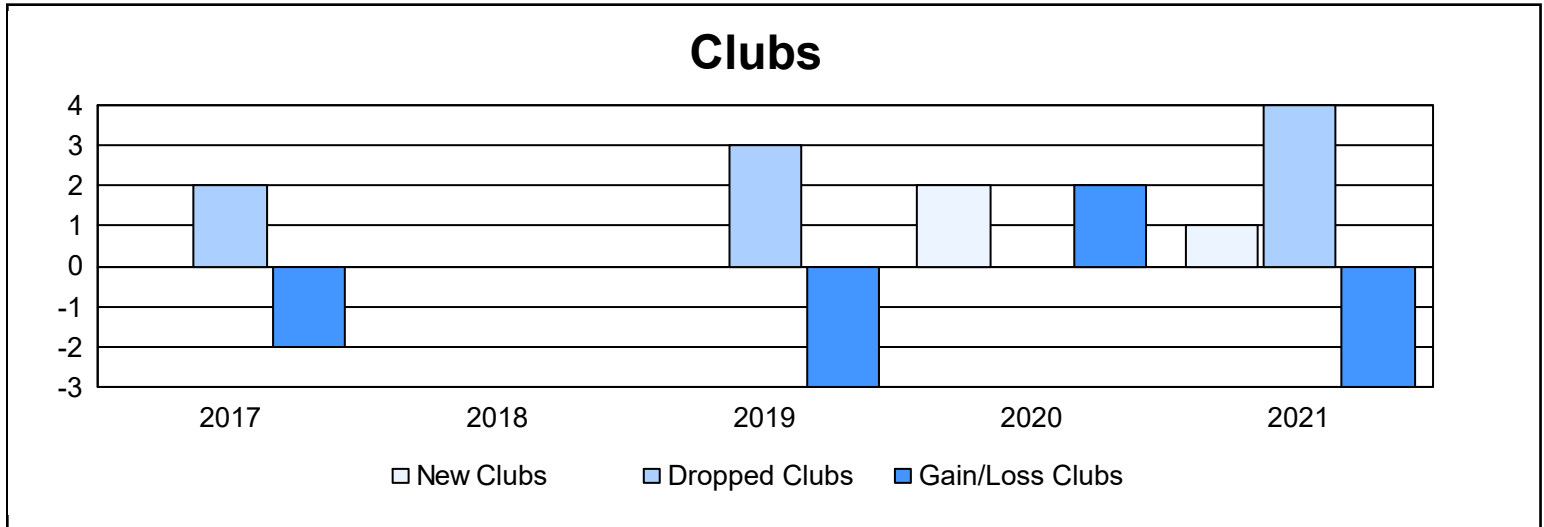

Year	New Clubs	Dropped Clubs	Gain/ Loss Clubs	New Members	Charter Members	Reinstate Members	Transfer Members	Total Member Added	Total Members Dropped	Gain/ Loss Members
2016-2017	0	2	-2	128	1	6	18	153	140	13
2017-2018	0	0	0	126	2	7	23	158	191	-33
2018-2019	0	3	-3	95	0	10	15	120	188	-68
2019-2020	2	0	2	68	49	9	17	143	166	-23
2020-2021	1	4	-3	65	23	2	31	121	172	-51
<b>Average</b>	<b>1</b>	<b>2</b>	<b>-1</b>	<b>96</b>	<b>15</b>	<b>7</b>	<b>21</b>	<b>139</b>	<b>171</b>	<b>-32</b>

### Membership Composition June 2021 Cumulative